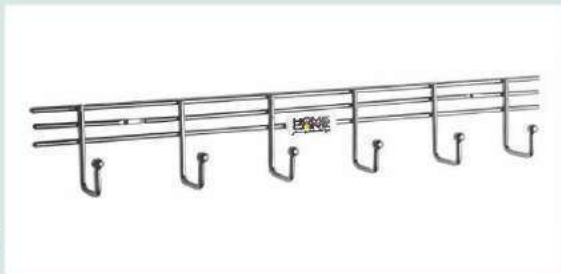

6 PIN HANGER
ORDER CODE: B6H

37 ■ BATHROOM