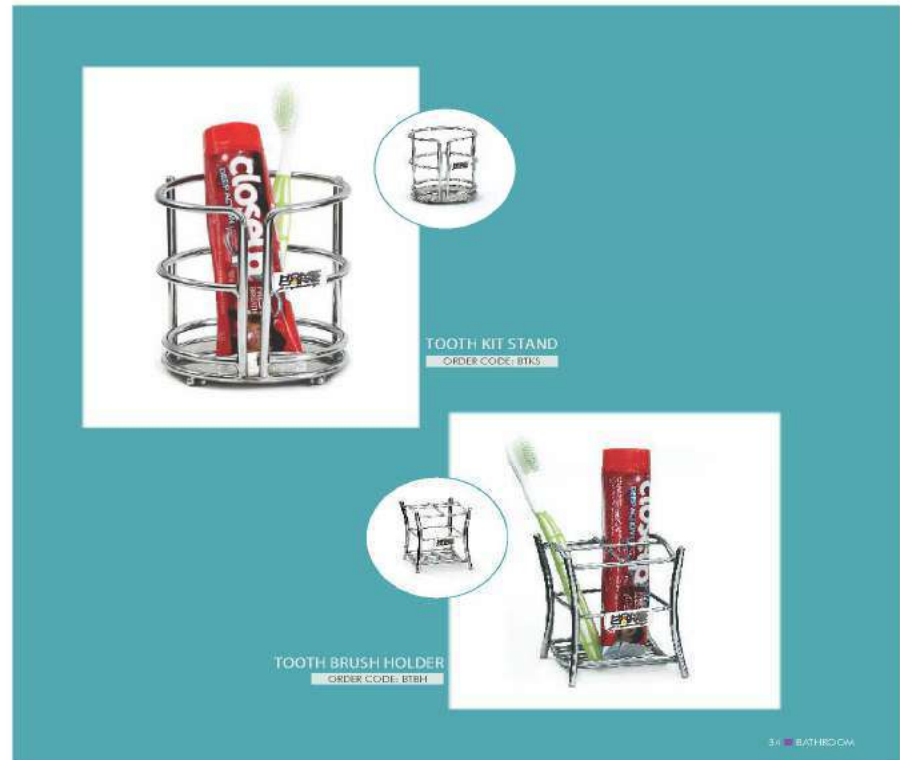

SOAP DISH
 ORDER CODE: BSD

Take a relaxing tub bath. Keep bath essentials by your side using this bathtub basket. You can use it for towels, shampoo, soap, perfume and other tubatics.

BATHTUB BASKET
 ORDER CODE: BTB

BATHROOM CORNER
 Corner Size
 12"
 ORDER CODE: BBC

DETERGENT HOLDER
 Width 10" | Depth 6" | Height 14"
 ORDER CODE: RDH

BATHROOM SHELF
 Width 12" | Depth 5" | Height 25"
 ORDER CODE: BS

WALL MOUNTED TRIPLE SHELF
 Width 9" | Depth 5" | Height 22"
 ORDER CODE: BWM

TOOTH KIT STAND
 ORDER CODE: BTKS

TOOTH BRUSH HOLDER
 ORDER CODE: BTBH

Follows the same design principles as the 4 pin hanger but is extended with 2 pins, perfect for large towels and with the added convenience of shoes.