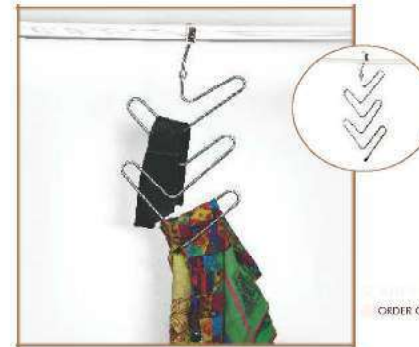

ORDER CODE: WSH