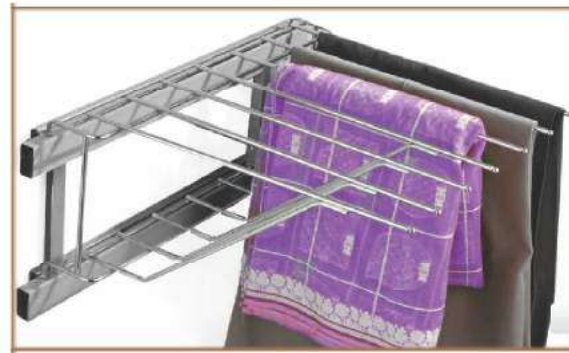

Width	Depth	Height
6"	11"	13"

ORDER CODE: VMS

The Standard shoe rack is made of stainless steel and is available in two colors: silver and black. It is a simple and practical design for your wardrobe.

STANDARD SHOE RACK

Width	Depth	Height
18"	5"	24"
18"	5"	36"

ORDER CODE: WSR

The Slanted shoe rack is made of stainless steel and is available in two colors: silver and black. It is a simple and practical design for your wardrobe.

SLANTED SHOE RACK

Width	Depth	Height
22"	18"	6"
30"	18"	6"

ORDER CODE: WSP

Ever Fresh
Choice Of Smart Family
 MODULAR KITCHEN INDUSTRY

JEWELLERY STAND
 ORDER CODE: WJS

WARDROBE BASKET
 Depth 18" | Height 19"
 ORDER CODE: WWB

Width 19" | Depth 18" | Height 10"
 ORDER CODE: WST

HAND BAG HOOK
 ORDER CODE: WHB1

Width 12" | Depth 2.5" | Height 19"
 ORDER CODE: WHH

SHOE RACK LINES

Width 21"	Depth 7"	Height 3"
--------------	-------------	--------------